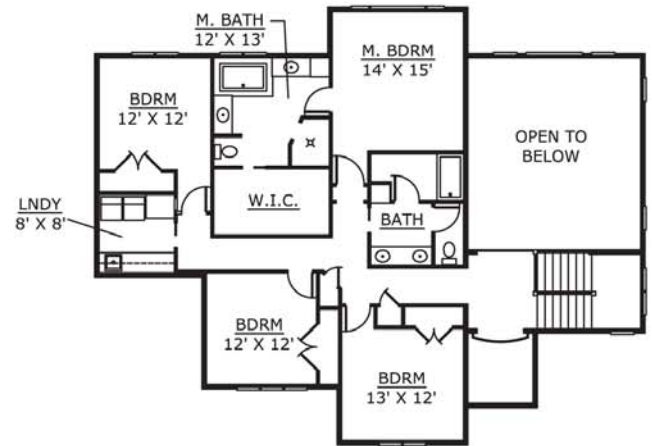

■ Home Facts

Style: 2-story
 Total Square Footage: 3,230
 1st: 1,702
 2nd: 1,528
 Bedrooms: 4
 Bathrooms: 2.5
 Decorated and furnished

Copyright © WST Design

■ Highlights

- Beautiful stone and shake exterior
- Multiple ceiling heights with various coffered accents
- Hardwood and tile throughout
- Open concept with entertaining in mind
- Custom wood working throughout
- Solid surface countertops with custom cabinetry
- Two-story foyer and great room
- Master suite with split vanity and huge walk-in closet
- Tile shower and whirlpool tub
- Custom children's bathroom
- Wisconsin ENERGY STAR® Home

SECOND FLOOR

FIRST FLOOR