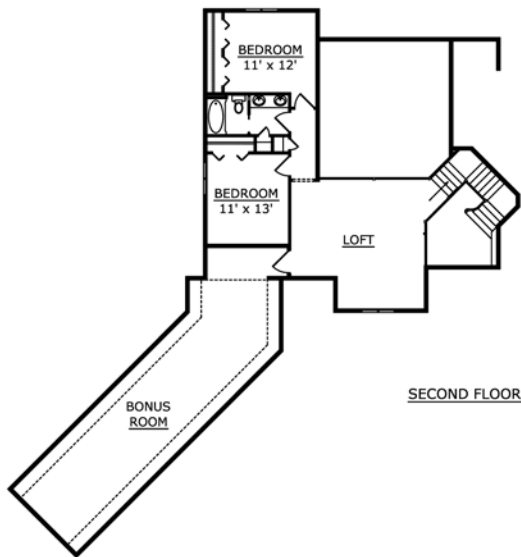

## ■ Home Facts

Style: 1.5-story  
Total Square Footage: 2,846  
1st: 2,018  
2nd: 828  
Bedrooms: 3  
Bathrooms: 2 full, 1 half  
Decorated and furnished

Copyright © Stock Building Supply

## ■ Highlights

- Unique “U” shaped staircase
- Hardwood and tile throughout home
- Two-story great room with wood burning fireplace
- Loft overlooking foyer and great room
- Luxurious master suite
- Future finished bonus room
- Coffered ceilings in office
- Custom tile shower
- Maple cabinets and millwork
- Solid surface countertops
- Finished angled garage
- Huge wooded lot
- Carrier Hybrid Heat