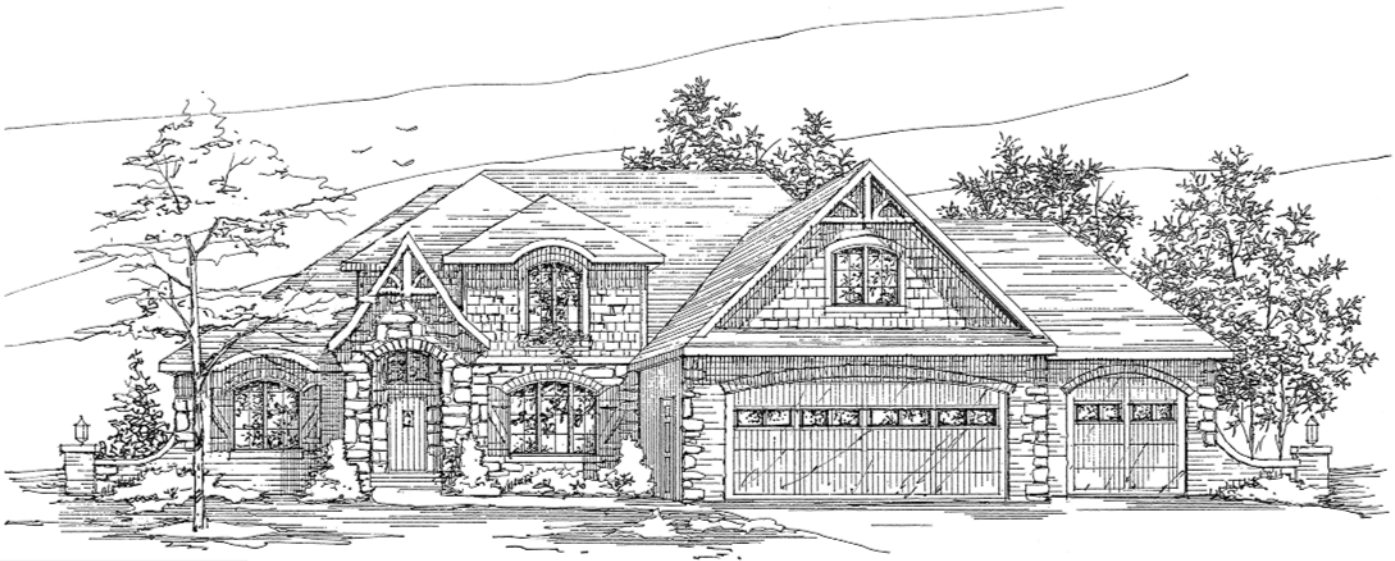

Silvercrest Homes Inc.

Scott Murphy ♦ (920) 378-2036 ♦ www.silvercrestbuilds.com

41

Total Square Footage: 3,454
 1st: 2,162
 2nd: 897
 Bonus: 395

Plan Copyright © WST Design

Decorated furnished 1.5-story home

Bedrooms: 4

Bathrooms: 2.5

- ♦ European style
- ♦ Custom maple cabinetry and woodwork throughout
- ♦ Brick, stone and shake front
- ♦ Hearth/sun room
- ♦ Two-story great room
- ♦ Private master suite with whirlpool and custom tile shower
- ♦ Walk-out basement
- ♦ Three-car finished garage